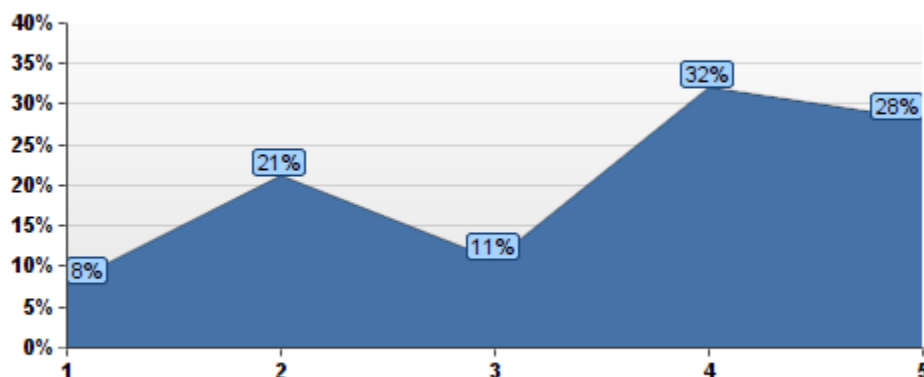

7. Do you worry that important information is lost in your inbox? (left: "Yes, I have missed important information because of non-essential email volume"; right: "No, I am able to filter and identify important information")

8. I would be willing to take the following steps to be informed about UCSF broadcast information (drag and drop the responses to the appropriate box; it's OK to select only a few; mobile users advised to start with the "I'd doubt I would do this" box)

	Yes, I'd be willing to do this	I might do this	I'd doubt I would do this
N=537			
Visit the UCSF Calendar of Events	204	180	90
Sign up for a weekly digest by email	182	139	99
Check the UCSF internal home page for news	173	168	115
Check the UCSF external home page for news	142	170	144
Use the UCSF home page to filter news by mission area	135	180	142
Filter the UCSF Calendar of Events	128	174	138
Take short online training modules to help me process email	113	92	170
Use the UCSF news filter to view news by name, date or topic	104	183	155
Follow UCSF Facebook accounts	76	104	296
Participate in Chatter groups pertaining to my interests	74	107	294
Follow UCSF Twitter accounts	58	68	345