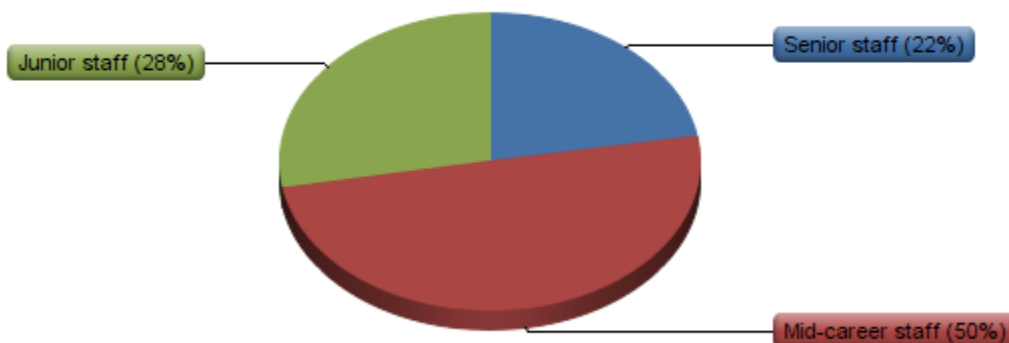

2. I consider myself: