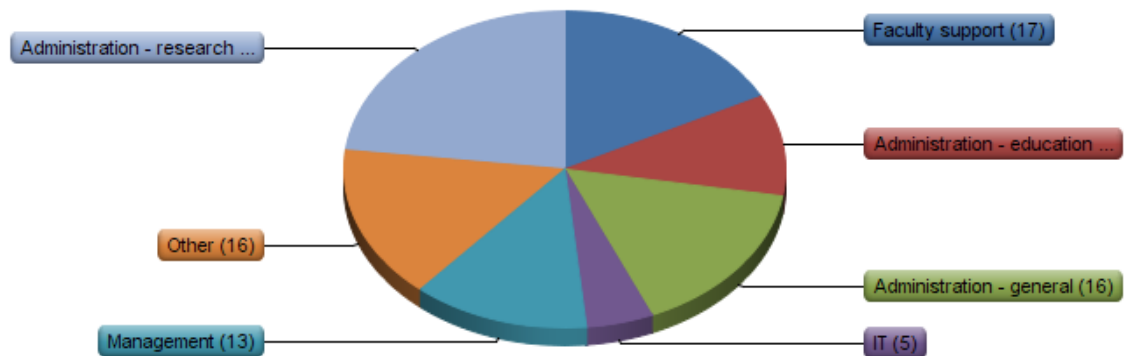

## Smart Mail Staff Report

Last Modified: 11/16/2015

### 1. Most of my focus at UCSF is: (should total 100%)

#	Answer	Average Value
1	Faculty support	17
3	Administration - education	10
4	Administration - general	16
5	IT	5
6	Management	13
7	Other	16
8	Administration - research	23